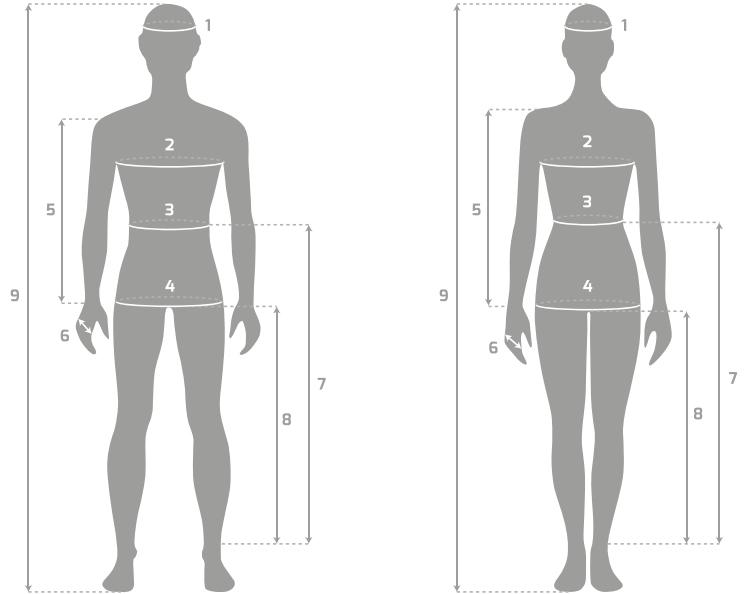

## Size conversion chart in cm

### How to measure

- (1) Head size
- (2) Chest width
- (3) Waist
- (4) Hip
- (5) Arm length
- (6) Hand width
- (7) Outseam
- (8) Inseam
- (9) Body size

### 1. Helmets

Size	2XS	XS	SM	MD	LG	XL	2XL	3XL
Head size (1)	53	55	56	58	61	62	63	65