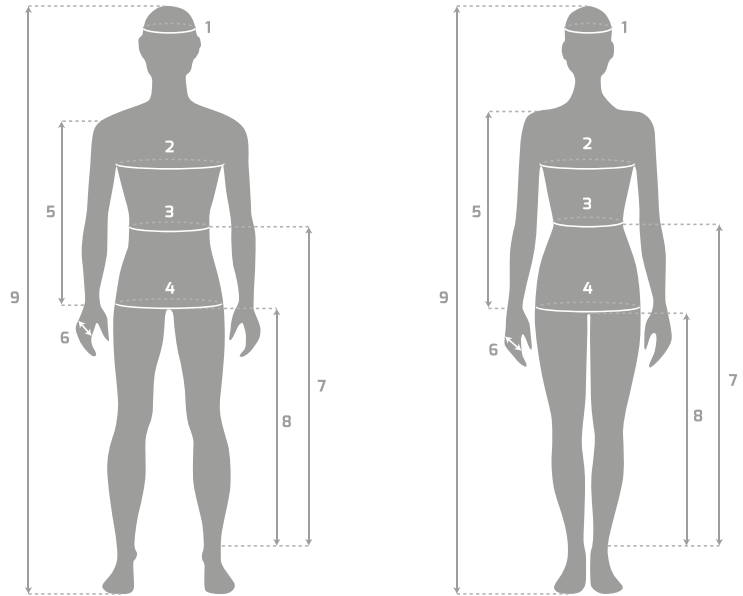

Size conversion chart in cm

How to measure

- (1) Head size
- (2) Chest width
- (3) Waist
- (4) Hip
- (5) Arm length
- (6) Hand width
- (7) Outseam
- (8) Inseam
- (9) Body size

1. Helmets

Size	XS	S	M	L	XL	2XL	3XL
Head size (1)	53 - 54	55 - 56	57 - 58	59 - 60	61 - 62	-	-